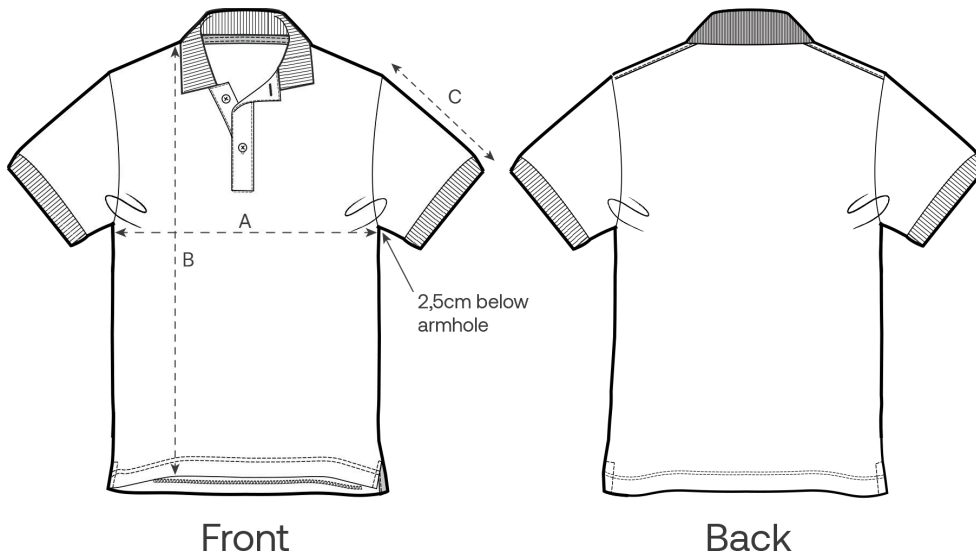

Whites

Colors

Essential Heathers

Special Heathers

Guide des tailles

| Measurement in cm | XXS | XS | S | M | L | XL | XXL | 3XL | 4XL | 5XL |
|-------------------|------|------|------|------|------|------|------|------|------|------|
| A - Half Chest | 45.5 | 47.5 | 50.5 | 53.5 | 56.5 | 59.5 | 63.5 | 67.5 | 72.5 | 77.5 |
| B - Body Length | 61 | 64 | 68 | 72 | 74 | 76 | 78 | 80 | 82 | 83 |
| C - Sleeve Length | 22 | 22.5 | 23 | 23.5 | 24 | 24.5 | 25 | 25.5 | 25.5 | 25.5 |