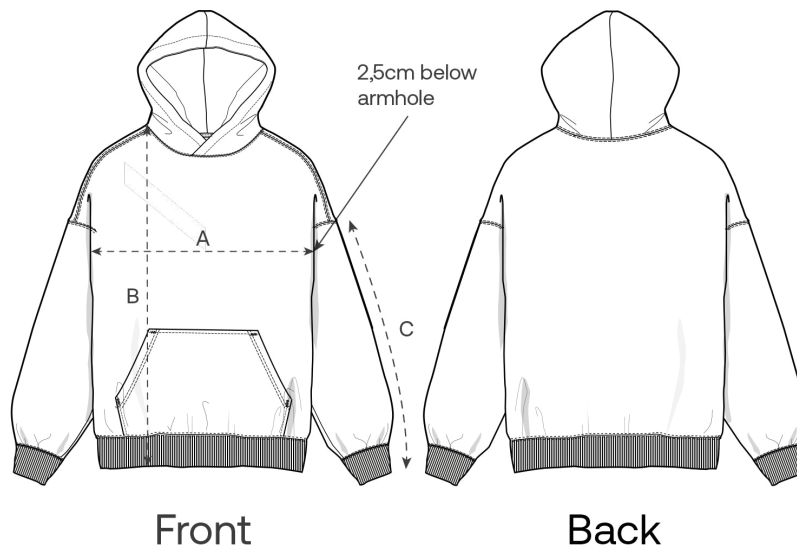

Whites

Colors

Essential Heathers

Guide des tailles

Measurement in cm	XXS	XS	S	M	L	XL	XXL	3XL
A - Half Chest	53	55	57	61	64	67	71	75
B - Body Length	58	61	65	69	71	73	73	75
C - Sleeve Length	50.5	52.5	56.5	58.5	60.5	61	61.5	61.5

Emballage

Sizes	XXS	XS	S	M	L	XL	XXL	3XL
Pieces / bag	5	5	5	5	5	5	5	5
Pieces / box	10	20	20	20	20	20	20	10