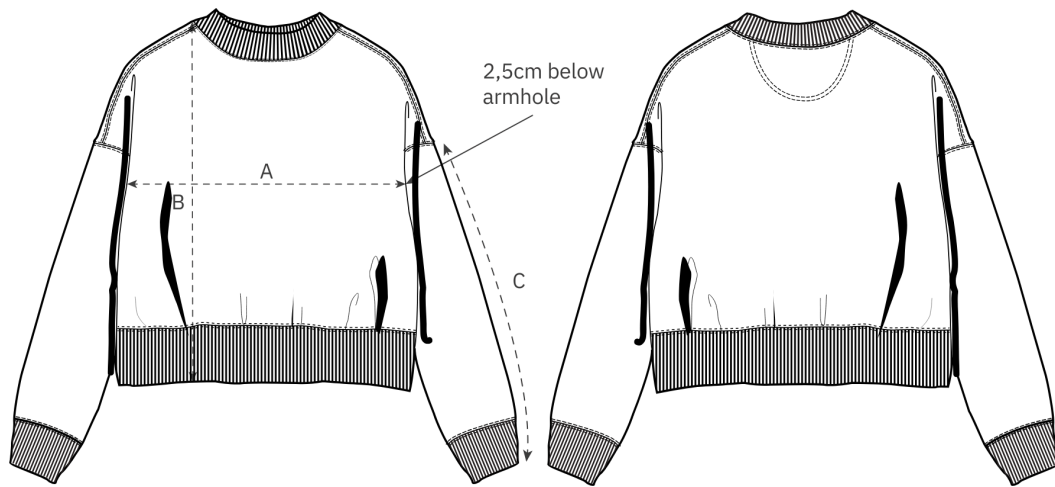

Whites

Colors

Guide des tailles

Front

Back

Measurement in cm	XXS	XS	S	M	L	XL	XXL	3XL
A - Half Chest	60	62	66	68	71	74	78	82
B - Body Length	55	58	62	66	68	70	72	74
C - Sleeve Length	48	50	54	56	58	58.5	59	59